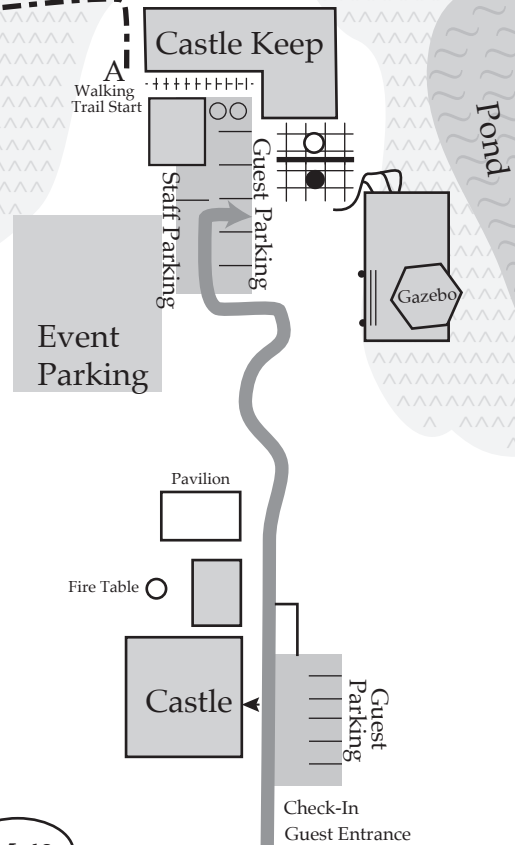

*Key to your Experience*

Door Code: \_\_\_\_\_

Room Name: \_\_\_\_\_

WIFI Password: \_\_\_\_\_

Breakfast: Time/Day

--	--	--	--	--

Package: \_\_\_\_\_

*Kingdom Legend*

- Guest Parking
- Main Drive
- Deck with Fire Table
- Garden Dome Igloo
- Walking Trail
- Main Walking Trail
- Pergola
- Water
- Property Lines

No jets after 11:00 pm.  
Quiet time: 11:00pm - 8:00am  
Checkout by 11:00am  
call 269-673-8054  
press 4 for after hours

M-40

For all the details of our property & your guest room, go to [app.castleinthecountry.com](http://app.castleinthecountry.com)