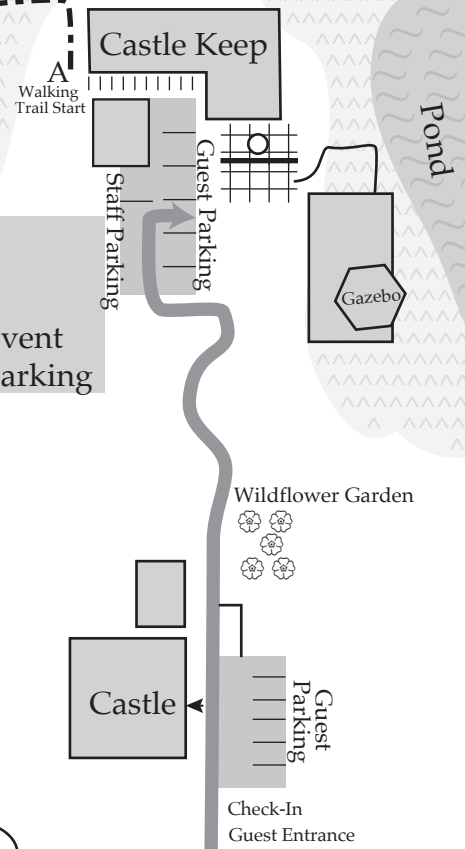

### Key to your Experience

Door Code: \_\_\_\_\_

Room Name: \_\_\_\_\_

WIFI Password: \_\_\_\_\_

Breakfast: Time/Day

--	--	--	--	--

Package: \_\_\_\_\_

### Kingdom Legend

- Guest Parking
- Main Drive
- Deck with Fireplace
- Deck for Star Gazing
- Walking Trail
- Main Walking Trail
- Pergola
- Wild Flowers
- Water
- Property Lines

No jets after 11:00 pm.  
 Quiet time: 11:00pm - 8:00am  
 Checkout by 11:00am  
 call 269-673-8054  
 press 4 for after hours

M-40

For all the details of our property & your guest room, go to [app.castleinthecountry.com](http://app.castleinthecountry.com)